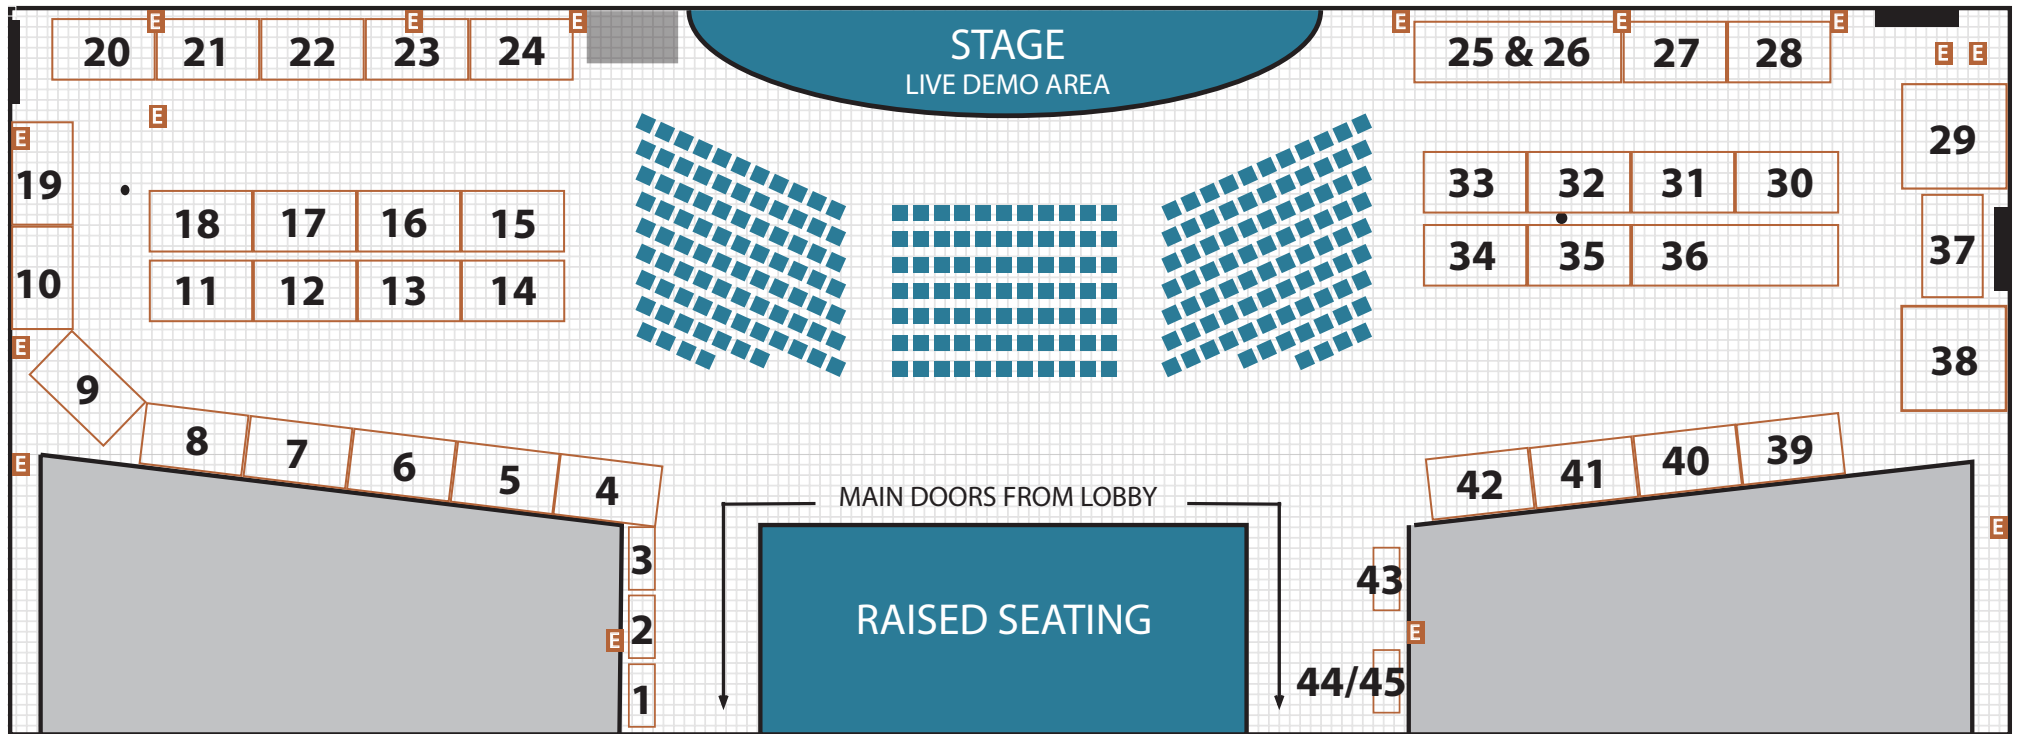

# GENEST BOOTCAMP EXHIBITORS

TUESDAY, FEBRUARY 4, 2025  
THE POINT COMMUNITY CENTER • SOUTH PORTLAND, ME

## AUDITORIUM

### ← OUTSIDE DISPLAYS

- HEWS TRUCK BODIES & EQUIPMENT
- MESSER TRUCK & VAN