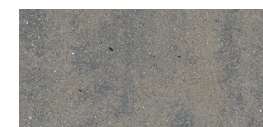

Baxter Stone[®]

GENEST
genestconcrete.com

Baxter Stone®

Signature Curved Edges

Versatility

Baxter Stone® is a favorite choice for creating a rustic look. The signature edges of this paver imitate the curved waves of natural stone. The versatility of the 4-piece system makes a beautiful walkway, driveway and patio.

COLOR OPTIONS

Granite Blend

Earth Blend